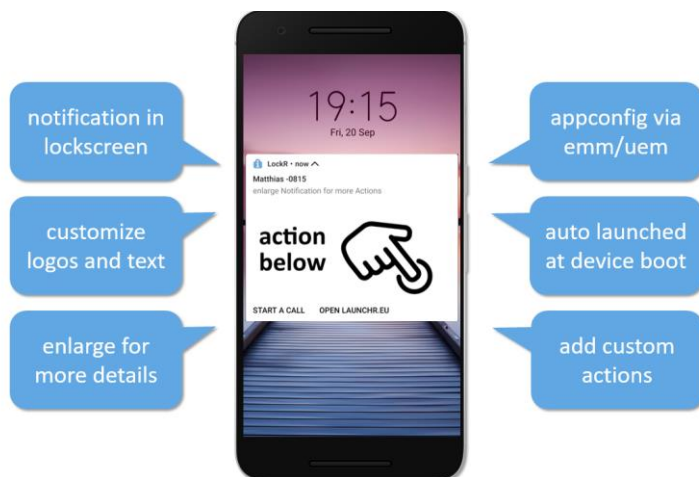

LockR

Enterprise Lockscreen Notification

Especially in large scale deployments it necessary to automate all configuration steps, staging as to be as streamlined as possible to keep an eye on costs and eliminate source of errors.

Combined with the demand to push useful information to a business device to either identify a device and/or enhance the usecase. LockR solve both with an enterprise grade integration as well as the flexibility to customize with your CI.

While inventory your devices, add electronic information onto the device without the need to manually label those devices.

LockR best fit for enterprise kiosk use cases, further integrate this feature in LaunchR as a mobile enhancement platform to reorder your cosu design or add more features.

Purpose

identify your android device while locked easily among multiple others and push necessary information to the device lockscreen

Adaptive

customize the design and behavior complete along with your demands, integrate more features to elevate your use case